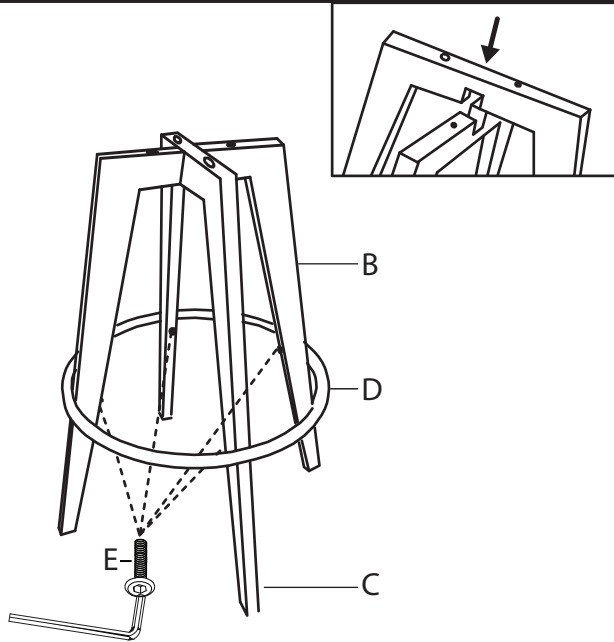

Part # B30-COSMO XXXX

24-0627

**PARTS**

A

B

C

D

x4  
(M6x45mm)

E

F

**1**

**2**

**3**

**⚠ WARNING: SEATING**

- Read all instructions carefully and completely before assembly and use. Retain for future reference.
- Keep plastic bags and small parts away from children.
- For residential (non-commercial) use only.
- DO NOT stand on product. Use only for intended table purpose.
- Max weight limit 250 lbs.
- Periodically check for loose hardware; retighten as necessary.
- DO NOT use product if any component becomes damaged.
- DO NOT use power tools to assemble OR overtighten hardware.