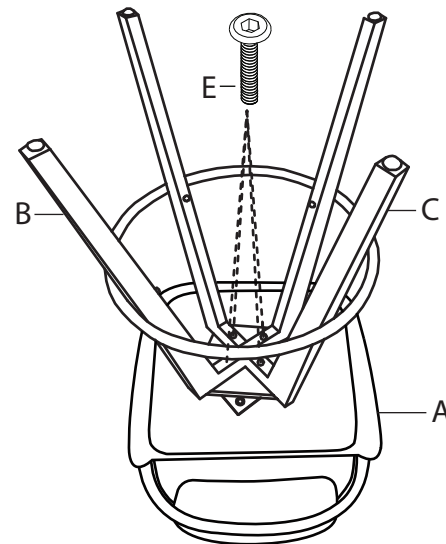

Part # B30-COSMO XXXX

24-0627

**PARTS**

A

B

C

D

x4  
(M6x45mm)

E

F

**1**

**2**

**3**

**⚠ WARNING: SEATING**

- Read all instructions carefully and completely before assembly and use. Retain for future reference.
- Keep plastic bags and small parts away from children.
- For residential (non-commercial) use only.
- DO NOT stand on product. Use only for intended table purpose.
- Max weight limit 250 lbs.
- Periodically check for loose hardware; retighten as necessary.
- DO NOT use product if any component becomes damaged.
- DO NOT use power tools to assemble OR overtighten hardware.